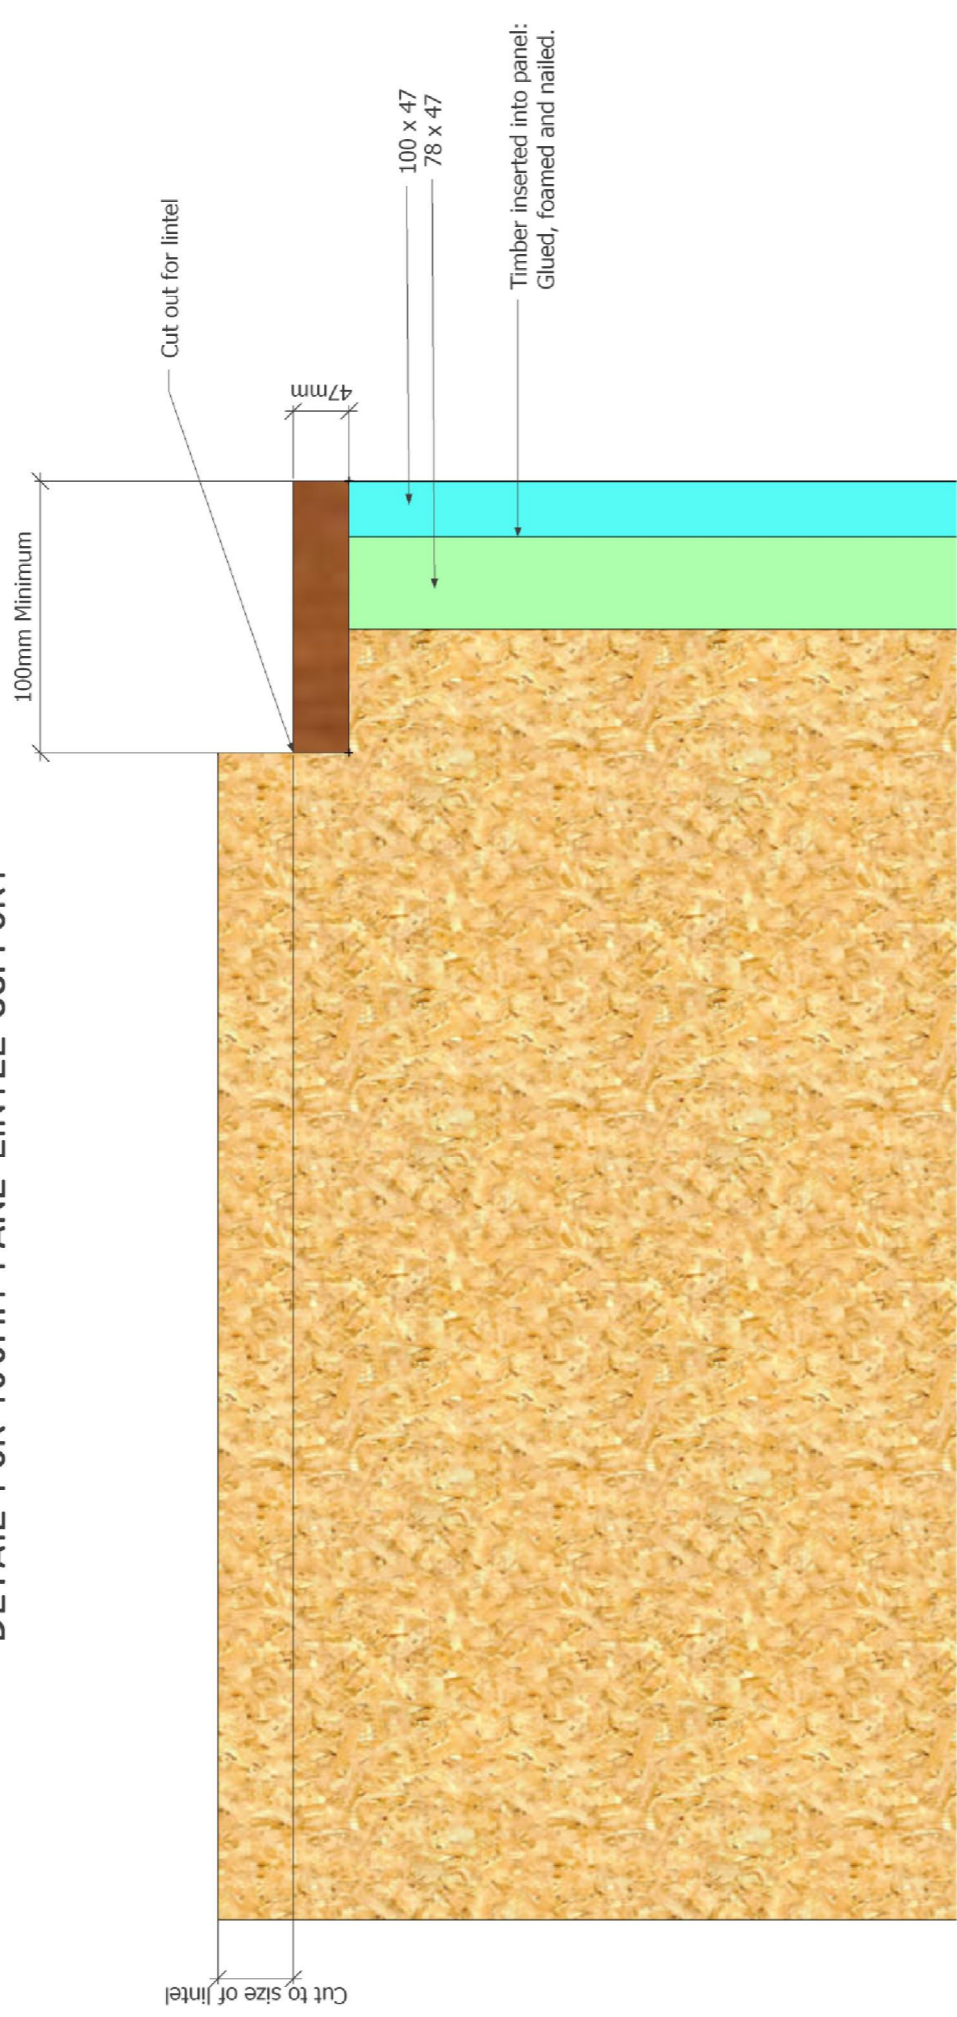

### DETAIL FOR 100MM PANE LINTEL SUPPORT